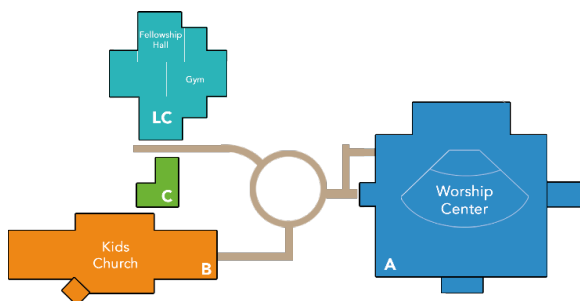

## LIFE GROUPS

On Campus Directory

Sundays at 9:30am

See reverse side for on-campus groups for kids and youth